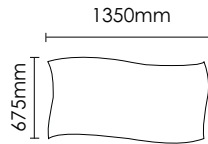

PODZ Wave
black or silver frame