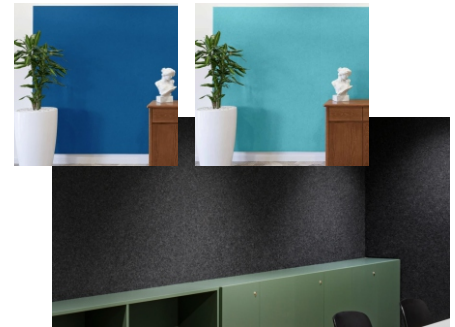

40 fabric colourways
in-house installation
cut to client specification
pinnable
hook & loop receptive

free measure & quote
\$POA

PINBOARDS frameless

Australian made
wrap-around frameless
veriface fabric
34 fabric colourways
pinnable
hook & loop receptive
frame options available
installation available
endless size options
try our online selector