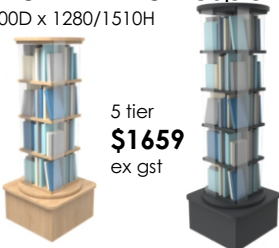

Custom finishes
priced as shown

500W X 500D X 820H
\$435 ex gst

LIBRARY Book Trolleys

Small or large
540/850W x 400/500D x 1100H
Steel Frame
Angled steel shelves

Small
540W x 400D x 1100H
\$765 ex gst

Large
850W x 500D x 1100H
\$890 ex gst

BOOK SPINNERS Bespoke

500W x 500D x 1280/1510H
4 & 5 tier

4 tier
\$1505
ex gst

5 tier
\$1659
ex gst

BIG BOOK storage & display

1500W x 900D x 750H
includes totes in 6
popular colours
heavy duty castors

From
\$1659
ex gst