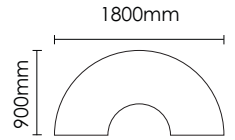

PODZ Kidney
black or silver frame