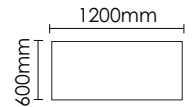

PODZ Rectangular
black or silver frame