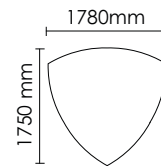

PODZ plectrum
black or silver frame

- Kinetic H/Adj. 550-750H **$419**
- Podz Full Mobile 720H **$409**
- Podz Semi Mobile 720H **$390**
- Podz Non-Mobile 720H **$385**
- Podz Bar Height 900H **$495**

Top Finishes:

- Parchment (White) - Stocked
- Natural Oak - Stocked

Laminex Selection - Price as listed
Lead Time May Apply**

Frame Options: Any size custom shaped top available on request

FIXED HEIGHT STATIC
720H

FIXED SEMI MOBILE
720H

FIXED HEIGHT MOBILE
720H

KINETIC HEIGHT ADJ
550 - 750H.

PODZ BAR HEIGHT
900H

IFLIP MOBILE
720H