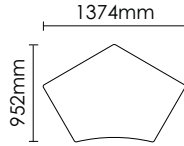

PODZ Penta
black or silver frame