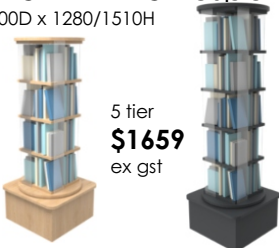

Custom finishes
priced as shown

1050H X 900W X 475D
\$425 ex gst

BOOK BOX storage & display

500W x 500D x 820H
storage & open storage

Custom finishes
priced as shown

500W X 500D X 820H
\$435 ex gst

LIBRARY Book Trolleys

Small or large
540/850W x 400/500D x 1100H
Steel Frame
Angled steel shelves

Small
540W x 400D x 1100H
\$765 ex gst

Large
850W x 500D x 1100H
\$890 ex gst

BOOK SPINNERS Bespoke

500W x 500D x 1280/1510H
4 & 5 tier

4 tier
\$1505
ex gst

5 tier
\$1659
ex gst

BIG BOOK storage & display

1500W x 900D x 750H
includes totes in 6
popular colours
heavy duty castors

From
\$1659
ex gst

FUSION book display

1200W x 900D x 550-750/750H
kinetic h/adjustable
or podz fixed legs
in black or silver
lockable castors or
glides