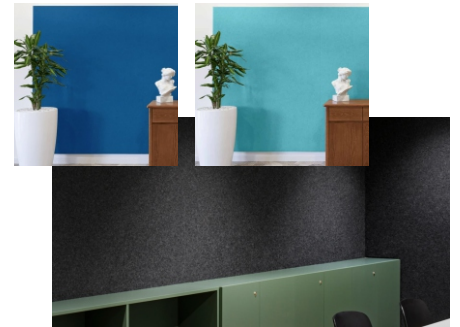

40 fabric colourways
in-house installation
cut to client specification
pinnable
hook & loop receptive

free measure & quote

\$POA

PINBOARDS frameless

Australian made
wrap-around frameless
veriface fabric
34 fabric colourways
pinnable
hook & loop receptive
frame options available
installation available
endless size options
try our online selector