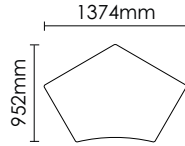

PODZ Penta
black or silver frame